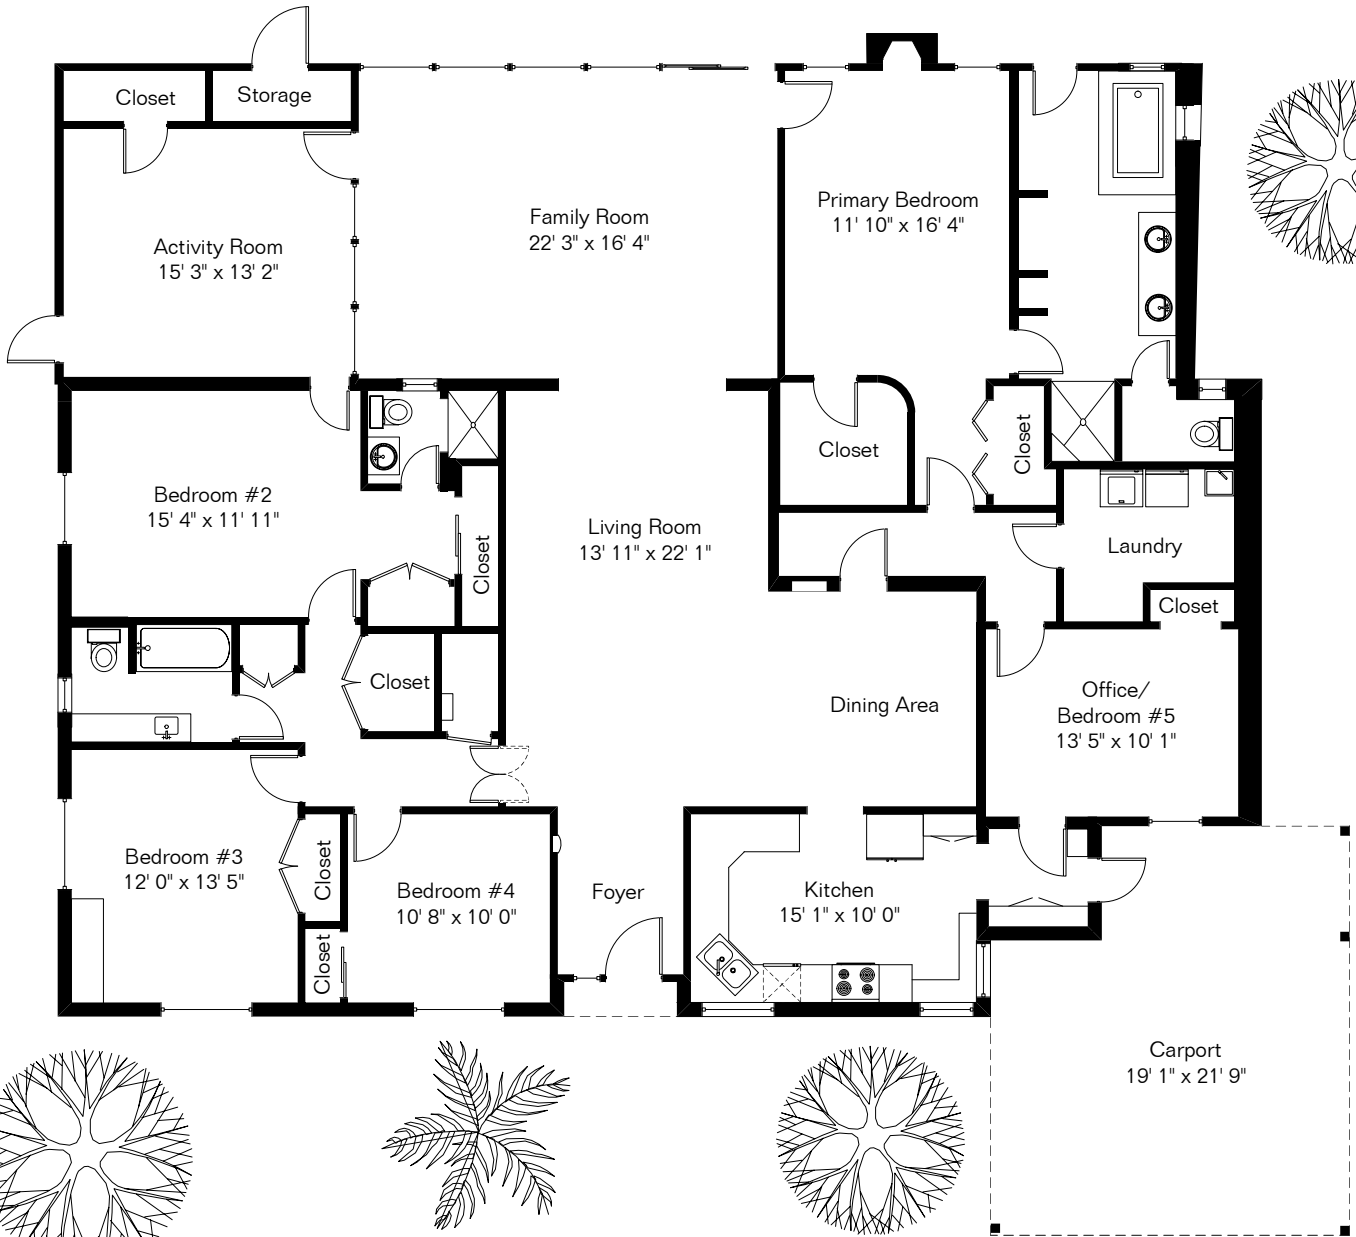

The square footages and room size information are deemed to be reliable but are not guaranteed and should be independently verified. This drawing is for marketing purposes only.

# 2818 E Calle Glorietta

Pool Area

Shed is farther from house than shown

Living Area 3,047 Sq Ft

Site Visit April 2026

Copyright 2026 Floor Plans First! LLC  
All Rights Reserved.